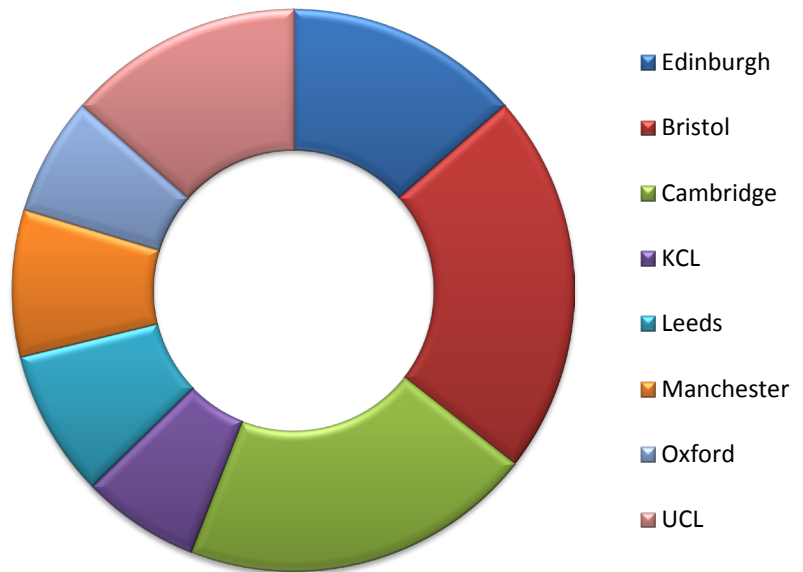

* Post A Level student.

Top University Destinations

UNIVERSITY	PUPILS
Edinburgh	8
Bristol	13
Cambridge	12
Durham	3
KCL	4
Leeds	5
LSE	3
Manchester	5
Oxford	4
UCL	7
Warwick	3

Top University Destinations

11 pupils will take a **gap year** in 2015, many planning to continue their **studies in 2016**. One pupil has secured an **IBM Internship**.